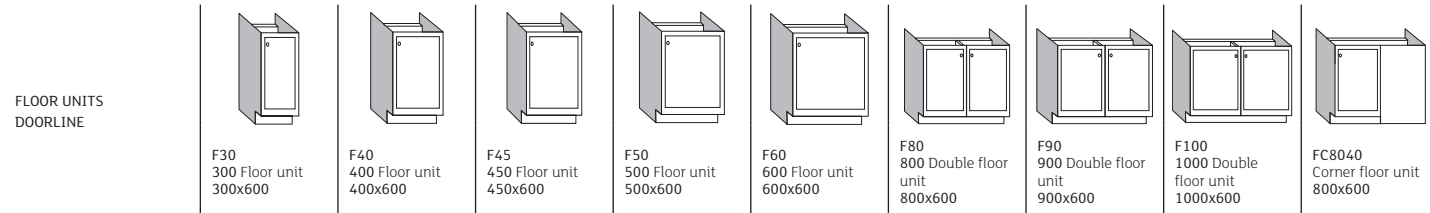

KITCHEN CABINETS

FLOOR UNITS DOORLINE	F30 300 Floor unit 300x600	F40 400 Floor unit 400x600	F45 450 Floor unit 450x600	F50 500 Floor unit 500x600	F60 600 Floor unit 600x600	F80 800 Double floor unit 800x600	F90 900 Double floor unit 900x600	F100 1000 Double floor unit 1000x600	FC8040 Corner floor unit 800x600									
Uniquely MAGNET																		
ARLINGTON CREAM Upgrade	702.00	353.50	761.00	380.50	820.00	435.00	870.00	435.00	929.00	489.50	1,305.00	652.50			1,414.00	707.00	1,196.00	598.00
SOMERTON OAK Upgrade	702.00	353.50	761.00	380.50	820.00	435.00	870.00	435.00	929.00	489.50	1,305.00	652.50			1,414.00	707.00	1,196.00	598.00
SOMERTON SAGE Upgrade	702.00	353.50	761.00	380.50	820.00	435.00	870.00	435.00	929.00	489.50	1,305.00	652.50			1,414.00	707.00	1,196.00	598.00
SOMERTON FERN Upgrade	702.00	353.50	761.00	380.50	820.00	435.00	870.00	435.00	929.00	489.50	1,305.00	652.50			1,414.00	707.00	1,196.00	598.00
KUTA Upgrade	702.00	353.50	761.00	380.50			870.00	435.00	929.00	489.50	1,305.00	652.50			1,414.00	707.00	1,196.00	598.00