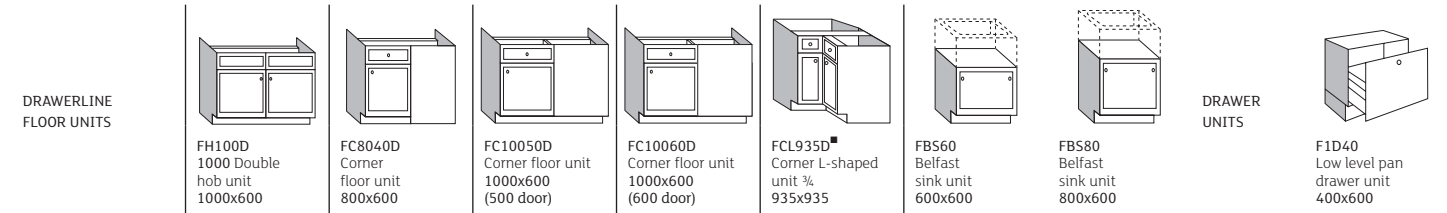

FH100D 1000 Double hob unit 1000x600	FC8040D Corner floor unit 800x600	FC10050D Corner floor unit 1000x600 (500 door)	FC10060D Corner floor unit 1000x600 (600 door)	FCL935D Corner L-shaped unit 935x935	FBS60 Belfast sink unit 600x600	FBS80 Belfast sink unit 800x600	F1D40 Low level pan drawer unit 400x600
Uniquely MAGNET								
ARLINGTON CREAM Upgrade	1468.00	734.00	1359.00	679.50	1522.00	761.00	1577.00	788.50
SOMERTON OAK Upgrade	1468.00	734.00	1359.00	679.50	1522.00	761.00	1577.00	788.50
SOMERTON SAGE Upgrade	1468.00	734.00	1359.00	679.50	1522.00	761.00	1577.00	788.50
SOMERTON FERN Upgrade	1468.00	734.00	1359.00	679.50	1522.00	761.00	1577.00	788.50
KUTA Upgrade	1468.00	734.00	1359.00	679.50	1522.00	761.00	1577.00	788.50