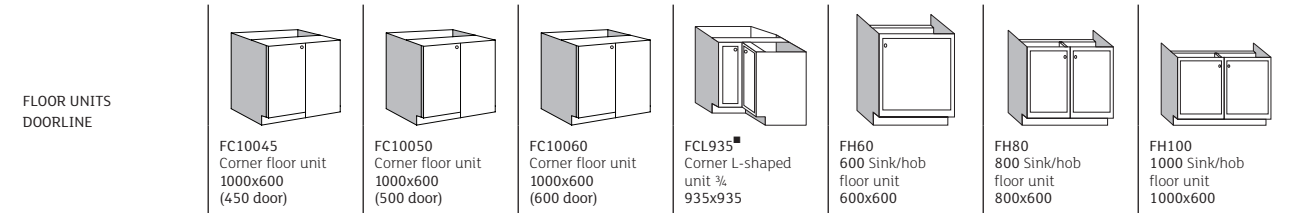

FLOOR UNITS DOORLINE	FC10045 Corner floor unit 1000x600 (450 door)	FC10050 Corner floor unit 1000x600 (500 door)	FC10060 Corner floor unit 1000x600 (600 door)	FC1935 Corner L-shaped unit 935x935	FH60 600 Sink/hob floor unit 600x600	FH80 800 Sink/hob floor unit 800x600	FH100 1000 Sink/hob floor unit 1000x600							
Uniquely MAGNET														
ARLINGTON CREAM Upgrade	1,305.00	652.50	1,359.00	679.50	1,414.00	707.00	1,848.00	924.00	1,033.00	516.50	1,359.00	679.50	1,087.00	543.50
SOMERTON OAK Upgrade	1,305.00	652.50	1,359.00	679.50	1,414.00	707.00	1,848.00	924.00	1,033.00	516.50	1,359.00	679.50	1,087.00	543.50
SOMERTON SAGE Upgrade	1,305.00	652.50	1,359.00	679.50	1,414.00	707.00	1,848.00