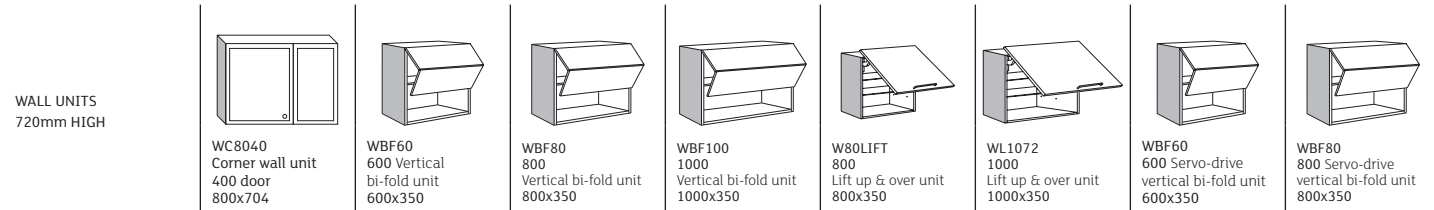

WALL UNITS 720mm HIGH

WC8040 Corner wall unit 400x704	WBF60 600 Vertical bi-fold unit 600x350	WBF80 800 Vertical bi-fold unit 800x350	WBF100 1000 Vertical bi-fold unit 1000x350	W80LIFT 800 Lift up & over unit 800x350	WL1072 1000 Lift up & over unit 1000x350	WBF60 600 Servo-drive vertical bi-fold unit 600x350	WBF80 800 Servo-drive vertical bi-fold unit 800x350

Uniquely MAGNET

ARLINGTON CREAM Upgrade							
SOMERTON OAK Upgrade							
SOMERTON SAGE Upgrade							
SOMERTON FERN Upgrade							
KUTA Upgrade