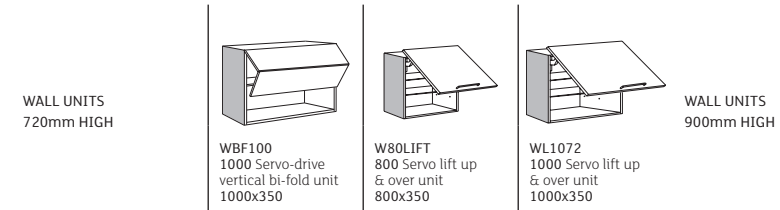

WALL UNITS 720mm HIGH

WBF100 1000 Servo-drive vertical bi-fold unit 1000x350	W80LIFT 800 Servo lift up & over unit 800x350	WL1072 1000 Servo lift up & over unit 1000x350

WALL UNITS 900mm HIGH

WT30 300 Tall wall unit 300x350	WT40 400 Tall wall unit 400x350	WT50 500 Tall wall unit 500x350	WT60 600 Tall wall unit 600x350

Uniquely MAGNET

ARLINGTON CREAM Upgrade			
SOMERTON OAK Upgrade			
SOMERTON SAGE Upgrade			
SOMERTON FERN Upgrade			
KUTA Upgrade			

Purely MAGNET

ASTRAL BLUE Upgrade	2,237.00	1,118.50	2,237.00	1,118.50										
ASTRAL CRÈME Upgrade	2,237.00	1,118.50	2,237.00	1,118.50										
ASTRAL GREY Upgrade	2,237.00	1,118.50	2,237.00	1,118.50										
ASTRAL ORO Upgrade														
ASTRAL WHITE Upgrade	2,237.00	1,118.50	2,237.00	1,118.50										
VISTA Upgrade														
SHAKER OAK Upgrade														
SHAKER CREAM Upgrade														
PLANAR CREAM Upgrade									1,791.00	895.50				
PLANAR WHITE Upgrade									1,791.00	895.50				
PLANAR GREY Upgrade									1,791.00	895.50				
STUDIO CREAM Upgrade	1,647.00	823.50												
STUDIO WHITE Upgrade	1,647.00	823.50												
STUDIO GREY Upgrade	1,647.00	823.50												
LEIGHTON GREY Upgrade														
LEIGHTON GLOSS CREAM Upgrade	1,534.00	767.00												
LEIGHTON GLOSS WHITE Upgrade	1,534.00	767.00												
HARROGATE CREAM Upgrade	1,534.00	767.00												
WINCHESTER CREAM Upgrade	1,534.00	767.00												
WINCHESTER OAK Upgrade	1,534.00	767.00												
LUNA CREAM Upgrade														
LUNA WHITE Upgrade														
TATTON CREAM Upgrade	1,285.00	642.00												
TATTON OAK Upgrade	1,285.00	642.00												
NOVA CREAM Upgrade														
NOVA WHITE Upgrade														
FANTASY OAK Upgrade	996.00	498.00												
FANTASY GREY Upgrade	996.00	498.00												

Simply MAGNET

GLOSS CREAM SHAKER Upgrade														
GREY SHAKER Upgrade														
GLOSS WHITE SHAKER Upgrade														
CLASSIC CREAM SHAKER Upgrade														
HUDSON CREAM Upgrade														
HUDSON OAK Upgrade														
CITY WHITE Upgrade														
CITY CREAM Upgrade														
APOLLO WHITE Upgrade														
APOLLO CREAM Upgrade														
ETON CREAM Upgrade														
ETON OAK Upgrade														
VIVA GREY Upgrade														
VIVA OAK Upgrade														
GLOSS CREAM SLAB Upgrade														
GLOSS WHITE SLAB Upgrade														
OAK SLAB Upgrade