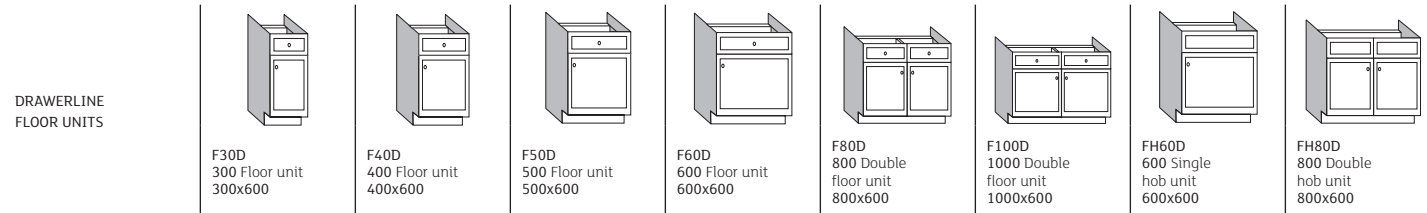

F30D 300 Floor unit 300x600	F40D 400 Floor unit 400x600	F50D 500 Floor unit 500x600	F60D 600 Floor unit 600x600	F80D 800 Double floor unit 800x600	F100D 1000 Double floor unit 1000x600	FH60D 600 Single hob unit 600x600	FH80D 800 Double hob unit 800x600
Uniquely MAGNET								
ARLINGTON CREAM Upgrade	924.00	462.00	924.00	462.00	1087.00	543.50	1196.00	598.00
SOMERTON OAK Upgrade	1048.00	524.00	1048.00	524.00	1232.00	616.00	1356.00	678.00
SOMERTON SAGE Upgrade	924.00	462.00	924.00	462.00	1087.00	543.50	1196.00	598.00
SOMERTON FERN Upgrade	1048.00	524.00	1048.00	524.00	1232.00	616.00	1356.00	678.00
KUTA Upgrade	924.00	462.00	924.00	462.00	1087.00	543.50	1196.00	598.00

	F30D 300 Floor unit 300x600	F40D 400 Floor unit 400x600	F50D 500 Floor unit 500x600	F60D 600 Floor unit 600x600	F80D 800 Double floor unit 800x600	F100D 1000 Double floor unit 1000x600	FH60D 600 Single hob unit 600x600	FH80D 800 Double hob unit 800x600
Purely MAGNET								
ARLINGTON CREAM Upgrade	924.00	462.00	924.00	462.00	1087.00	543.50	1196.00	598.00
SOMERTON OAK Upgrade	1048.00	524.00	1048.00	524.00	1232.00	616.00	1356.00	678.00
SOMERTON SAGE Upgrade	924.00	462.00	924.00	462.00	1087.00	543.50	1196.00	598.00
SOMERTON FERN Upgrade	1048.00	524.00	1048.00	524.00	1232.00	616.00	1356.00	678.00
KUTA Upgrade	924.00	462.00	924.00	462.00	1087.00	543.50	1196.00	598.00
ASTRAL BLUE Upgrade								
ASTRAL CRÈME Upgrade								
ASTRAL GREY Upgrade								
ASTRAL ORO Upgrade								
ASTRAL WHITE Upgrade								
VISTA Upgrade								
SHAKER OAK Upgrade	708.00	354.00	708.00	354.00	832.00	416.00	916.00	458.00
SHAKER CREAM Upgrade	831.00	415.50	831.00	415.50	977.00	488.50	1075.00	537.50
PLANAR CREAM Upgrade								
PLANAR WHITE Upgrade								
PLANAR GREY Upgrade								
STUDIO CREAM Upgrade	584.00	292.00	584.00	292.00	686.00	343.00	755.00	377.50
STUDIO WHITE Upgrade	707.00	353.50	707.00	353.50	831.00	415.50	915.00	457.50
STUDIO GREY Upgrade								
LEIGHTON GREY Upgrade	544.00	272.00	544.00	272.00	639.00	319.50	703.00	351.50
LEIGHTON GLOSS CREAM Upgrade	667.00	333.50	667.00	333.50	784.00	392.00	863.00	431.50
LEIGHTON GLOSS WHITE Upgrade	544.00	272.00	544.00	272.00	639.00	319.50	703.00	351.50
HARROGATE CREAM Upgrade	667.00	333.50	667.00	333.50	784.00	392.00	863.00	431.50
WINCHESTER CREAM Upgrade	544.00	272.00	544.00	272.00	639.00	319.50	703.00	351.50
WINCHESTER OAK Upgrade	667.00	333.50	667.00	333.50	784.00	392.00	863.00	431.50
LUNA CREAM Upgrade								
LUNA WHITE Upgrade								
TATTON CREAM Upgrade	465.00	227.50	465.00	227.50	535.00	267.50	589.00	294.50
TATTON OAK Upgrade	578.00	289.00	578.00	289.00	680.00	340.00	748.00	374.00
NOVA CREAM Upgrade	396.00	198.00	396.00	198.00	465.00	232.50	512.00	256.00
NOVA WHITE Upgrade	419.00	209.50	419.00	209.50	488.00	244.00	551.00	275.00
FANTASY OAK Upgrade								
FANTASY GREY Upgrade